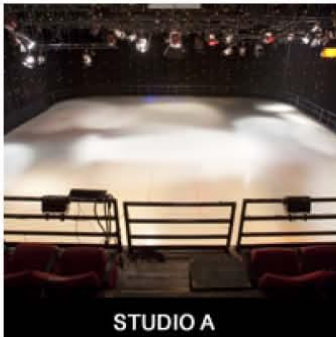

GRAND OLE OPRY®

ENTERTAINMENT COMPLEX

- Auditorium: 4400
- Dinner on Stage: 170
 - With Thrust: 220
- Reception on Stage: 275
 - With Thrust: 325
- Dinner in Lobby: 175 / level
- Reception in Lobby: 300 / level

- Seated Dinner: 300
- Buffet Dinner: 250
- Reception: 400
- Balcony Seating: 173

- Standing Reception: 5000
- Seated Dinner: 2000 +